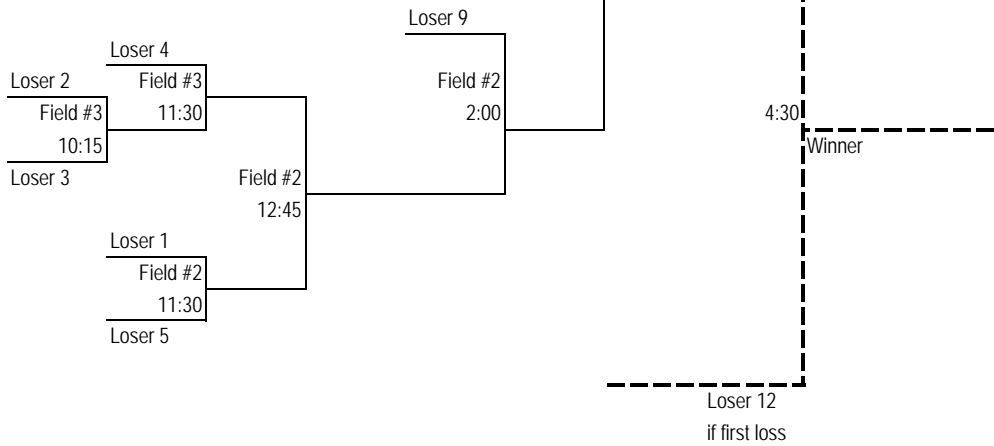

Winner

Loser of 6 if 1st loss

www.thelukepierfoundation.org

THANK YOU FOR YOUR SUPPORT!

Men's Tournament 7 Team Scenario 1 hour games. 15 minute breaks.

Winner's Bracket

Loser's Bracket

www.thelukepierfoundation.org