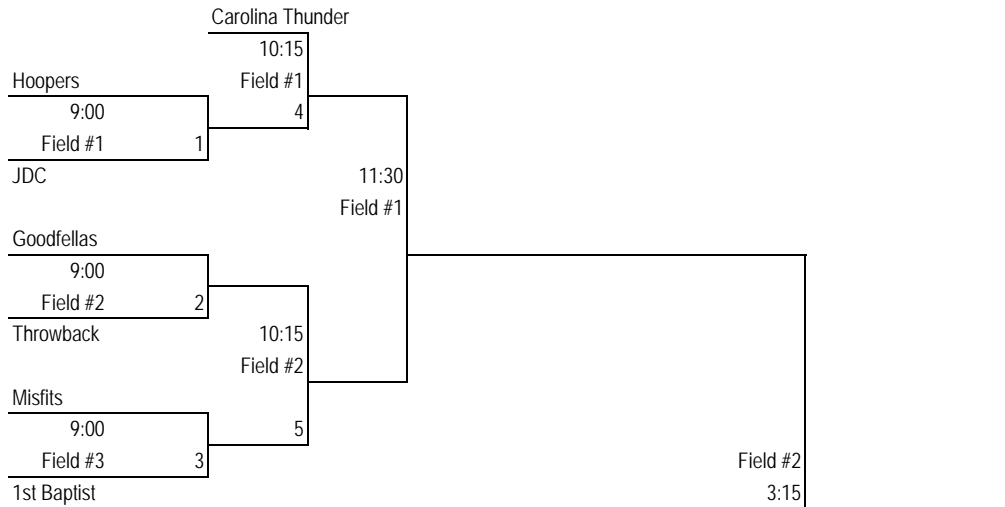

Winner

Loser of 6 if 1st loss

www.thelukepierfoundation.org

THANK YOU FOR YOUR SUPPORT!

Men's Tournament 7 Team Scenario 1 hour games. 15 minute breaks.

Winner's Bracket

Loser's Bracket

www.thelukepierfoundation.org